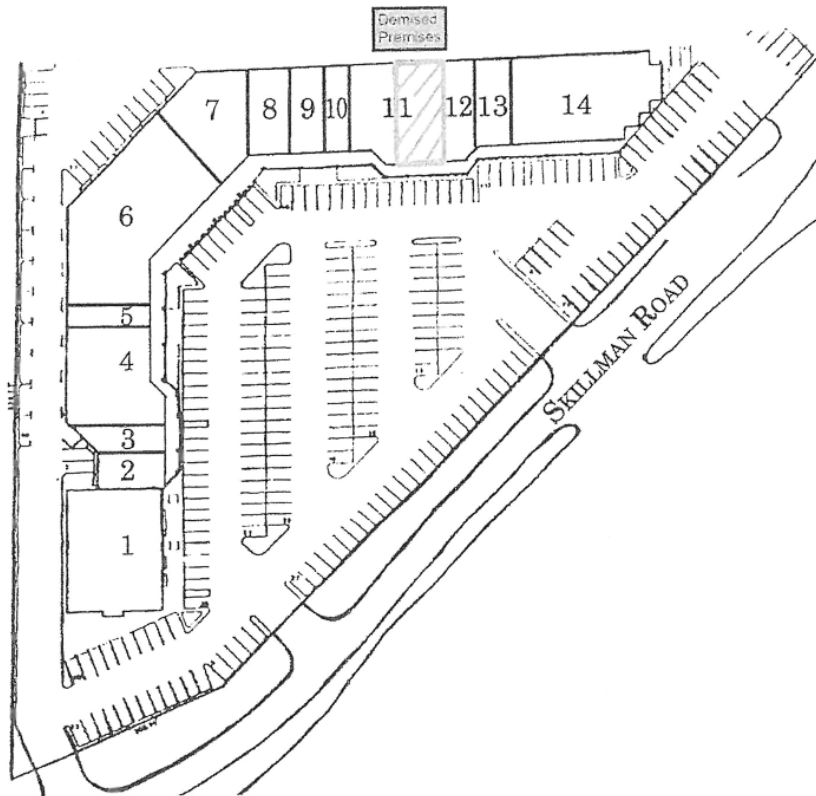

9239-9245 Skillman Avenue

Skillman Village

Dallas, Texas 75243

NAI Robert Lynn

Commercial Real Estate Services, Worldwide.

The information contained herein has been given to us by the owner of the property or other sources we deem reliable. We have no reason to doubt its accuracy, but we do not guarantee it. All information should be verified prior to purchase or lease.

SIOR Individual Memberships
SOCIETY OF
INDUSTRIAL AND
OFFICE REALTORS®