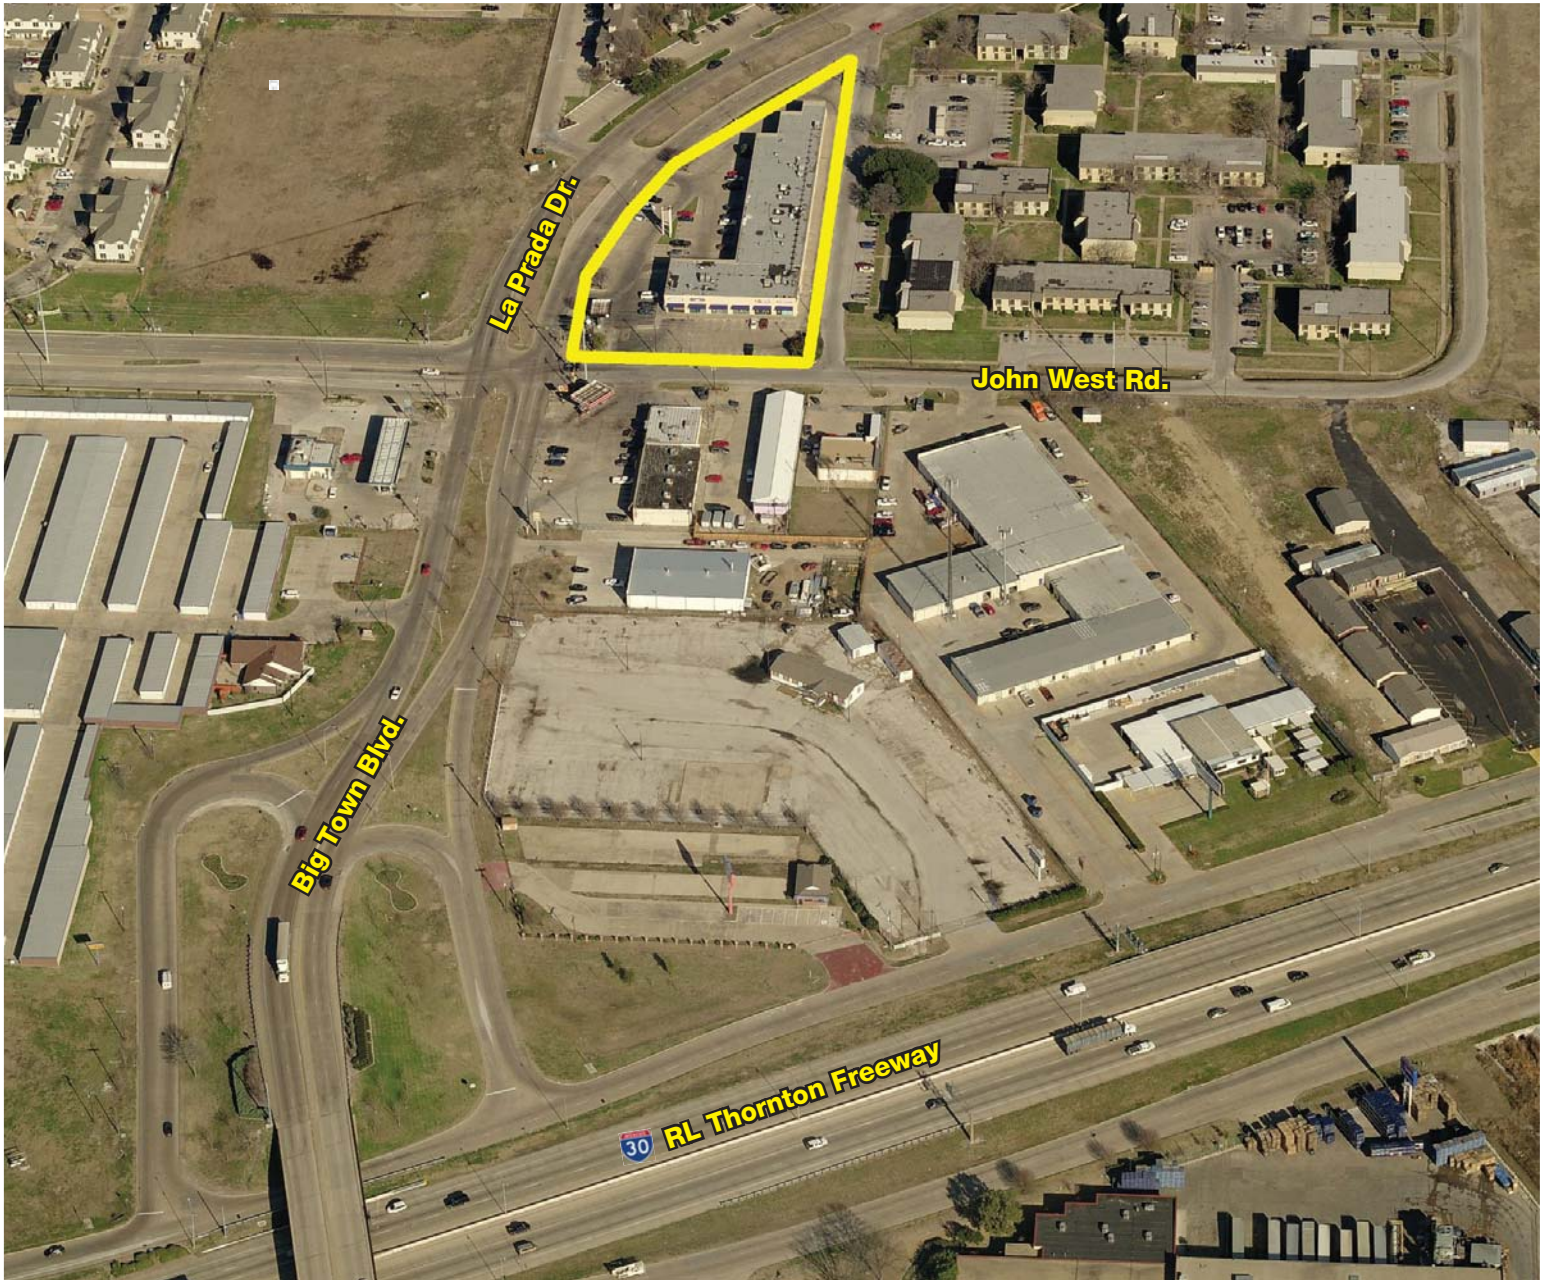

8300 La Prada Drive
La Prada Shopping Center
Mesquite, Texas 75150

NAI Robert Lynn
Commercial Real Estate Services, Worldwide.

The information contained herein has been given to us by the owner of the property or other sources we deem reliable. We have no reason to doubt its accuracy, but we do not guarantee it. All information should be verified prior to purchase or lease.

Individual Memberships
SIOR SOCIETY OF
INDUSTRIAL AND
OFFICE REALTORS®