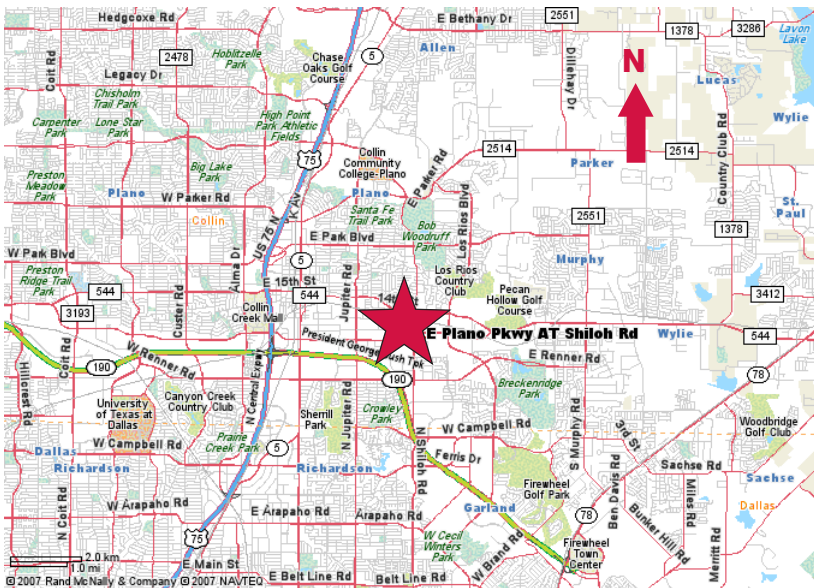

For Sale

SEC E. Plano Parkway @ Shiloh Road
Plano, Texas
± 80 Acres of Land

- Great Access to President George Bush Turnpike
- E. Plano Parkway Location Near Shiloh Road
- Located in The Heart of Telecom Corridor
- R/T Zoning