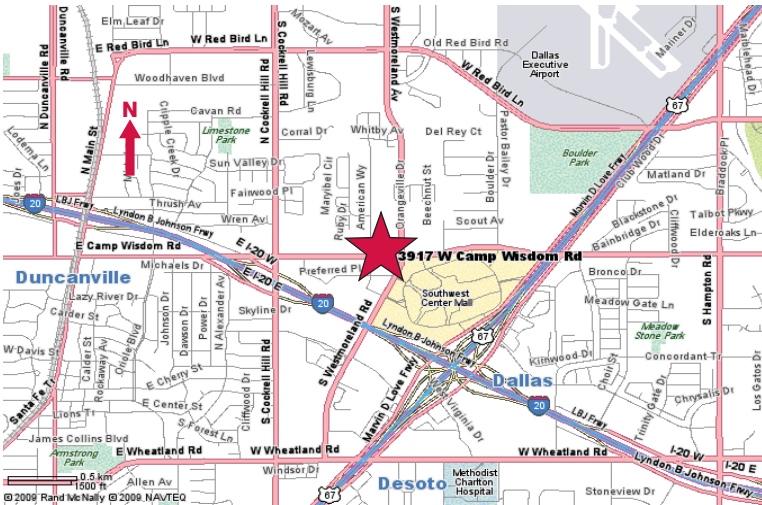

LEASE

3917 W. Camp Wisdom Road
Camp Wisdom Village
Dallas, Texas 75237

- 16,000 SF Retail Center
- Available Suites Ranging From 1,625 SF - 1,750 SF
- \$7.00/SF NNN

■ Major Tenants Include:

- Allstate
- EZ Money
- Suited 4 U