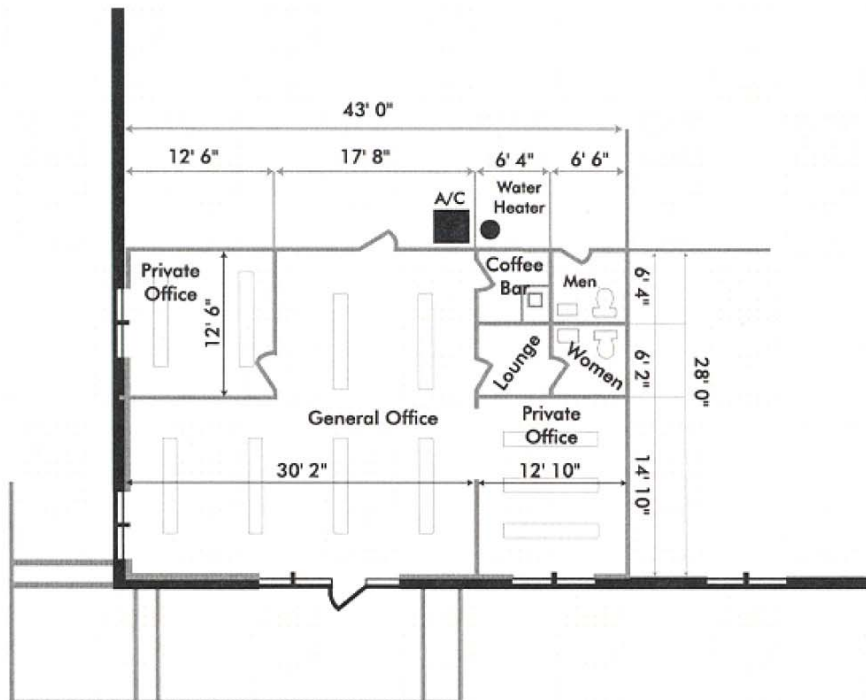

For Lease

9034 Diplomacy Row
Dallas, Texas
12,000 Square Feet

NAI Robert Lynn

Commercial Real Estate Services, Worldwide.

The information contained herein has been given to us by the owner of the property or other sources we deem reliable. We have no reason to doubt its accuracy, but we do not guarantee it. All information should be verified prior to purchase or lease.

Individual Memberships
SOCIETY OF
INDUSTRIAL AND
OFFICE REALTORS®