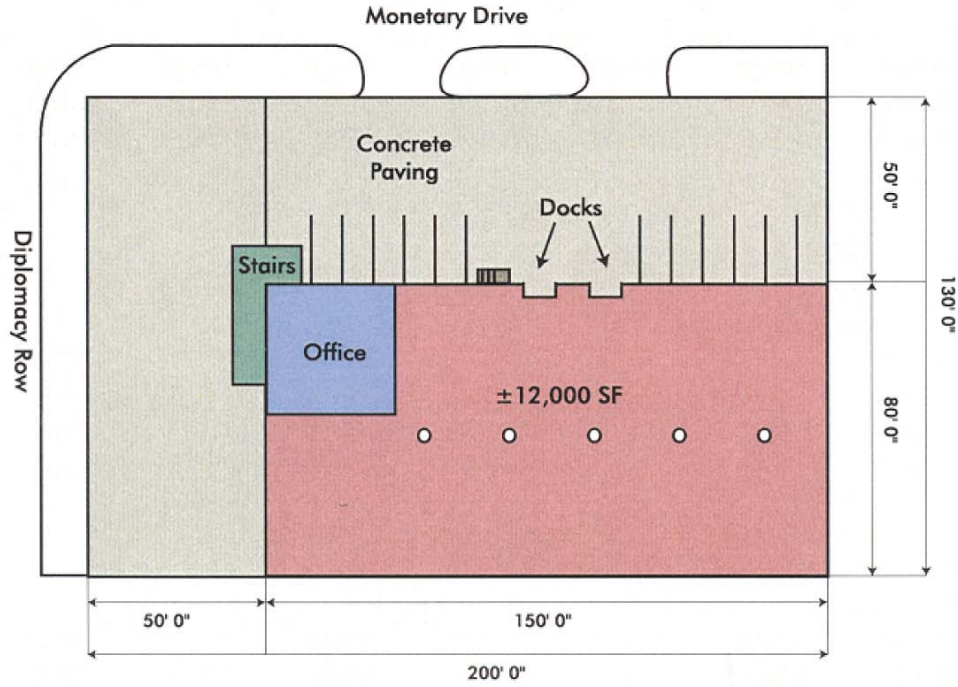

For Lease

9034 Diplomacy Row
Dallas, Texas
12,000 Square Feet

NAI Robert Lynn

Commercial Real Estate Services, Worldwide.

The information contained herein has been given to us by the owner of the property or other sources we deem reliable. We have no reason to doubt its accuracy, but we do not guarantee it. All information should be verified prior to purchase or lease.

Individual Memberships
SOCIETY OF
INDUSTRIAL AND
OFFICE REALTORS®