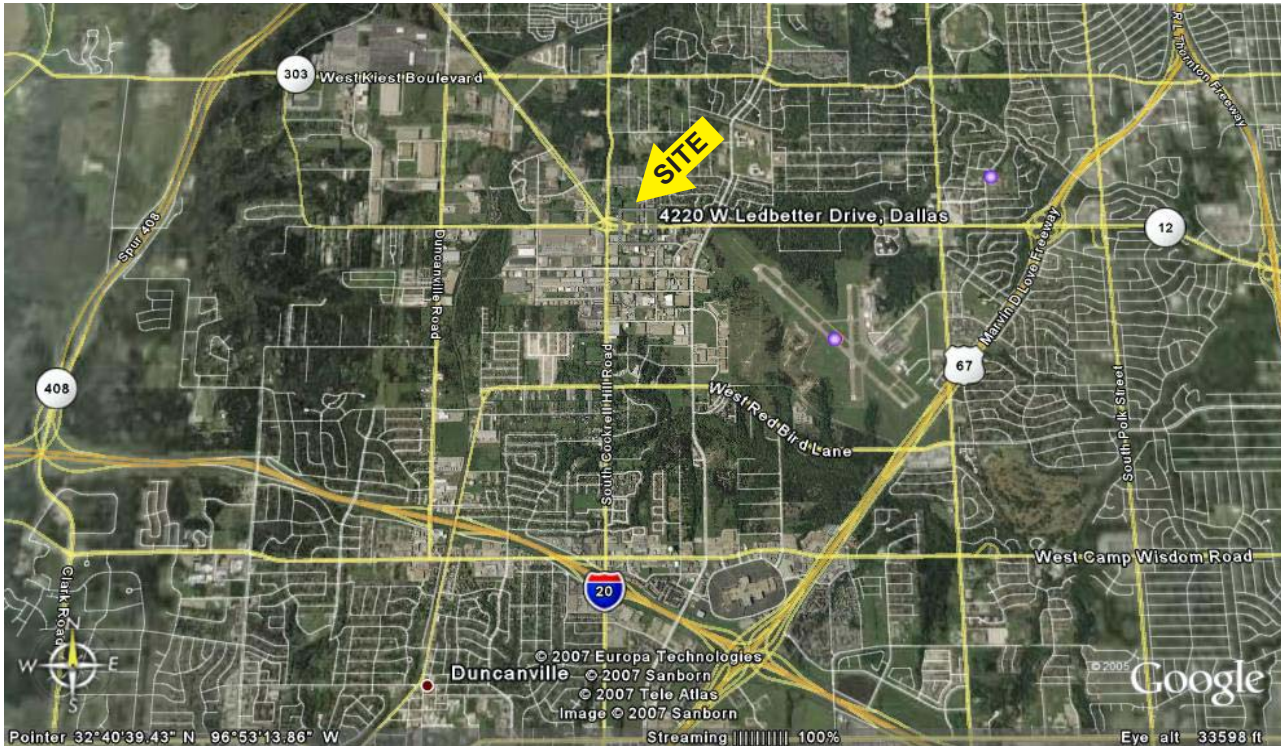

For Sale

4220 W. Ledbetter Drive
Dallas, Texas
± 1.71 Acres of Land

- Corner Location
- Zoned Industrial/Research District
- Easy Access to I-20 & Highway 67

NAI Robert Lynn
Commercial Real Estate Services, Worldwide.