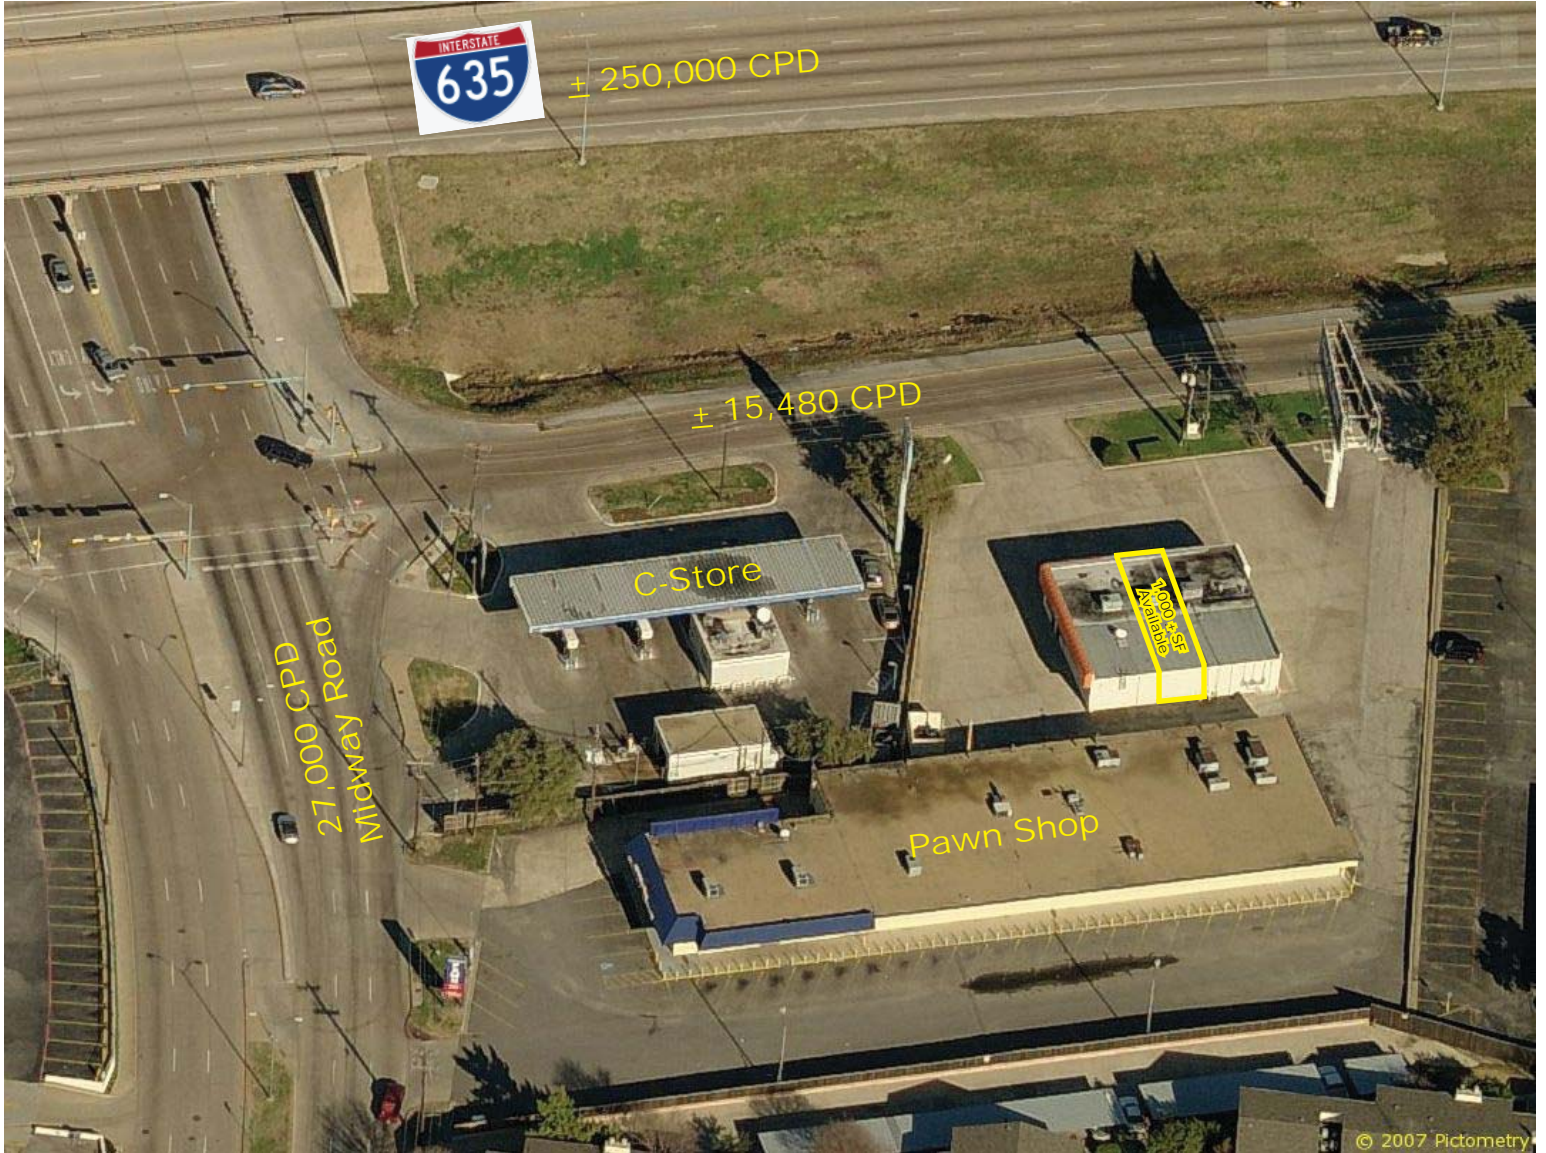

4216-4220 LBJ Freeway

Dallas, Texas 75234

1,000 Square Feet

NAI Robert Lynn

Commercial Real Estate Services, Worldwide.

The information contained herein has been given to us by the owner of the property or other sources we deem reliable. We have no reason to doubt its accuracy, but we do not guarantee it. All information should be verified prior to purchase or lease.

SIOR Individual Memberships
SOCIETY OF
INDUSTRIAL AND
OFFICE REALTORS®