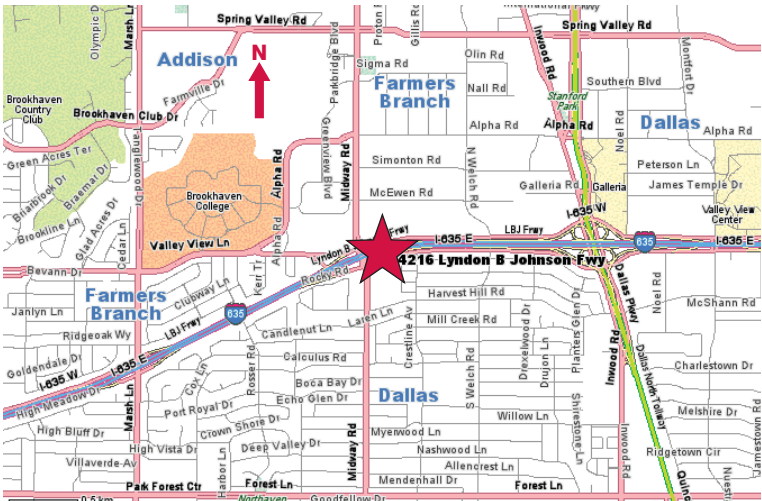

LEASE

4216-4220 LBJ Freeway
Dallas, Texas 75234
1,000 Square Feet

- 3,060 SF Three-Tenant Strip Center
- 1,000 SF Available in One Suite
- High Traffic Location
- \$25.00/SF NNN
- Located Near Intersection of Midway Road & LBJ Freeway
- Other Tenants Include AT&T & Check Into Cash