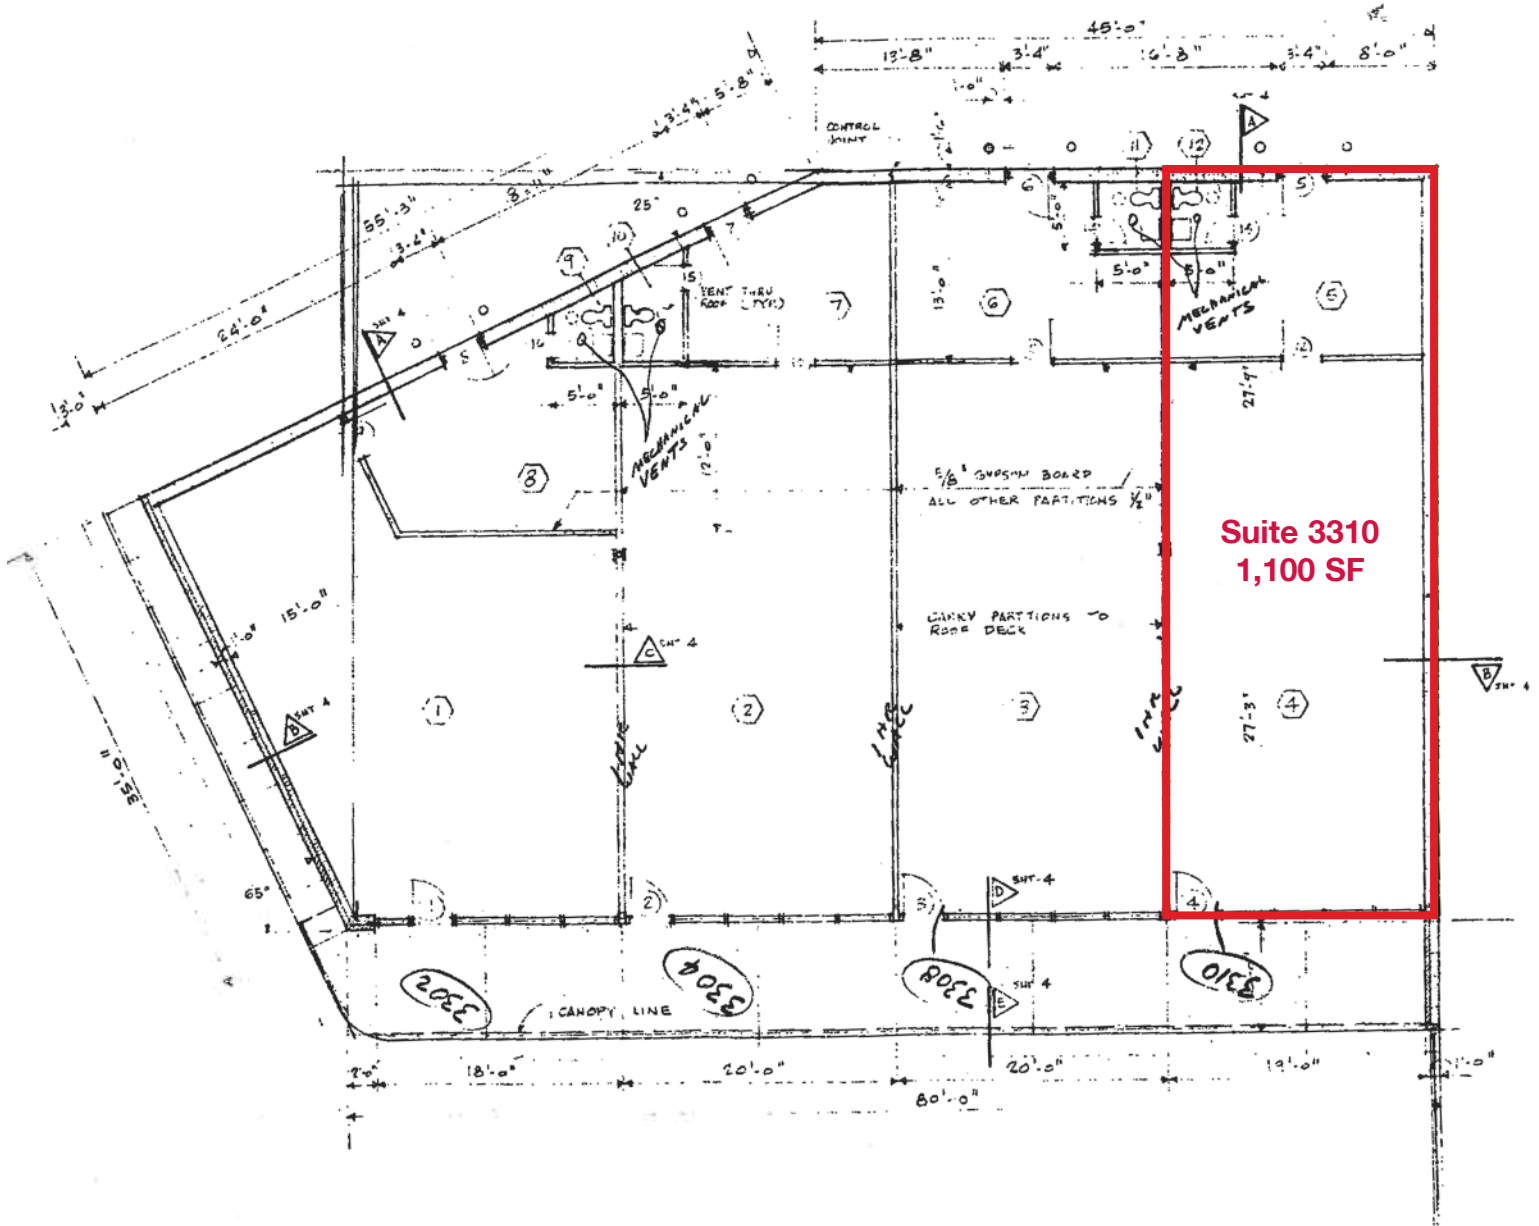

3302-3310 W. Kiest Boulevard

Dallas, Texas 75233

1,100 Square Feet

NAI Robert Lynn

Commercial Real Estate Services, Worldwide.

The information contained herein has been given to us by the owner of the property or other sources we deem reliable. We have no reason to doubt its accuracy, but we do not guarantee it. All information should be verified prior to purchase or lease.