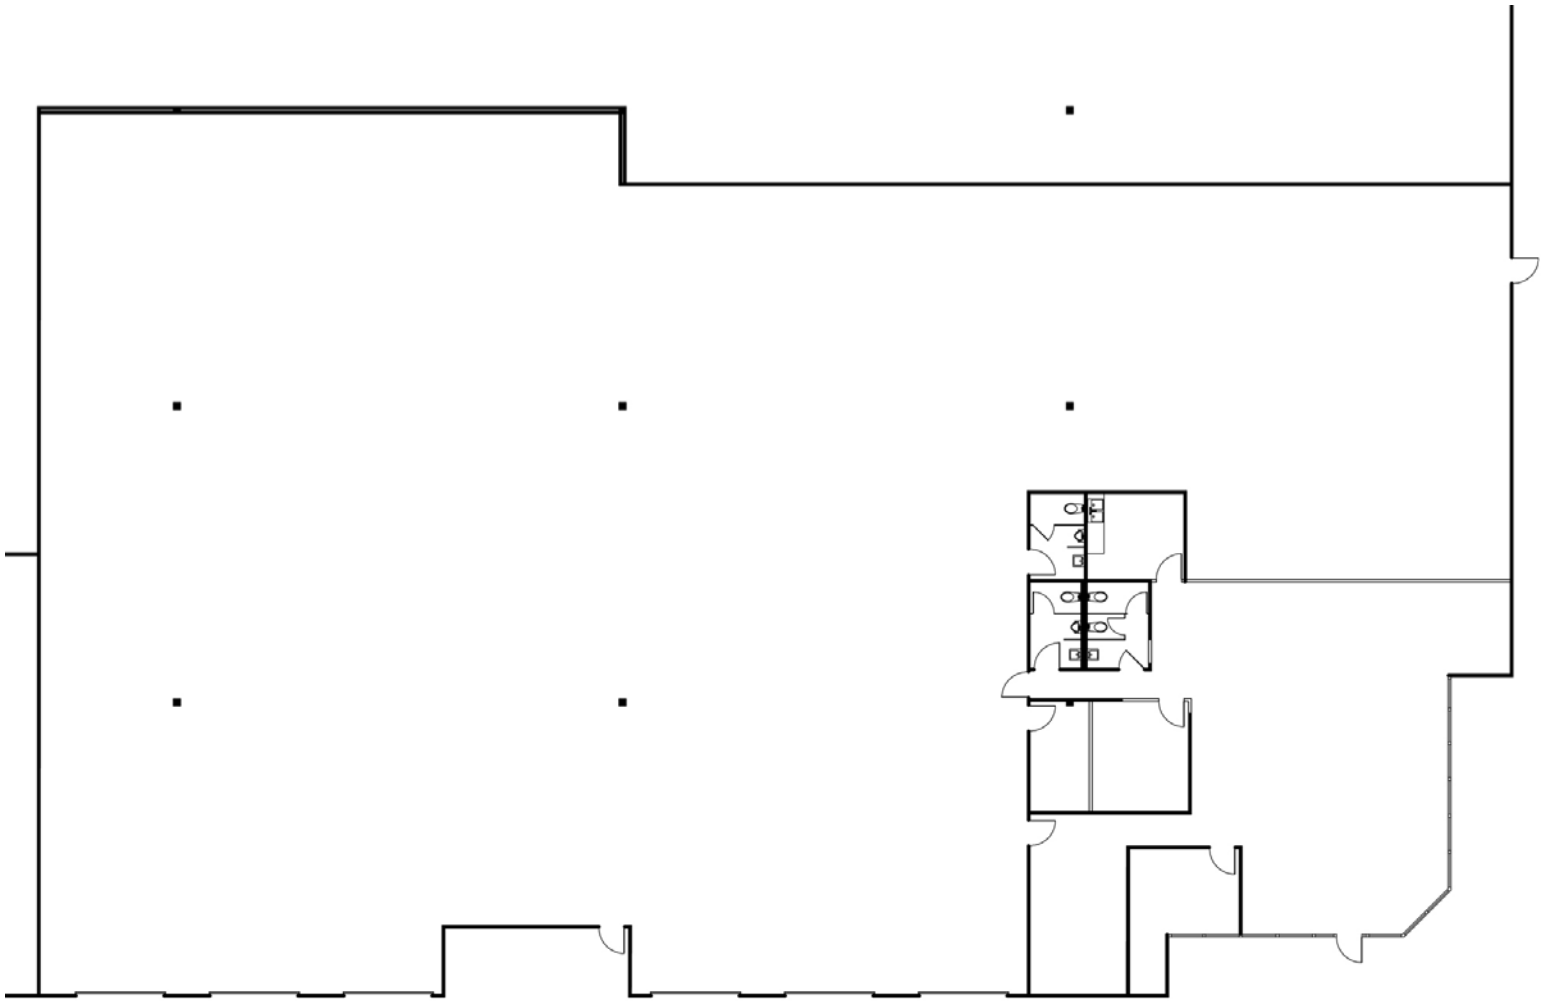

For Lease

2859 Dairy Milk Lane
Dallas, Texas
16,668 Square Feet

2859 Dairy Milk Ln
Dallas, Texas

NAI Robert Lynn

Commercial Real Estate Services, Worldwide.

The information contained herein has been given to us by the owner of the property or other sources we deem reliable. We have no reason to doubt its accuracy, but we do not guarantee it. All information should be verified prior to purchase or lease.

Individual Memberships
SOCIETY OF
INDUSTRIAL AND
OFFICE REALTORS®