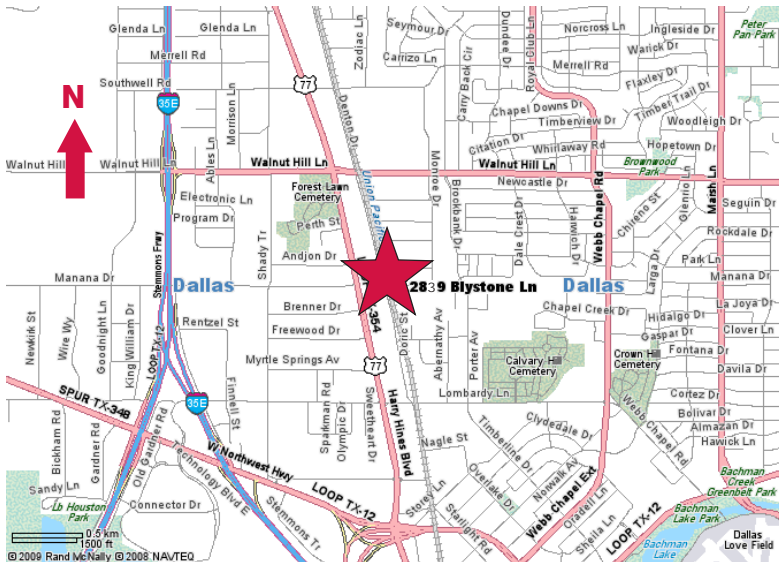

# For Lease

2839 Blystone Lane  
Dallas, Texas  
13,000 Square Feet

- ± 2,538 SF Office
- ± 16' Clear Height
- 2 Dock High Doors
- Heavy Power

**NAI** Robert Lynn

Commercial Real Estate Services, Worldwide.

# For Lease

2839 Blystone Lane  
Dallas, Texas  
13,000 Square Feet