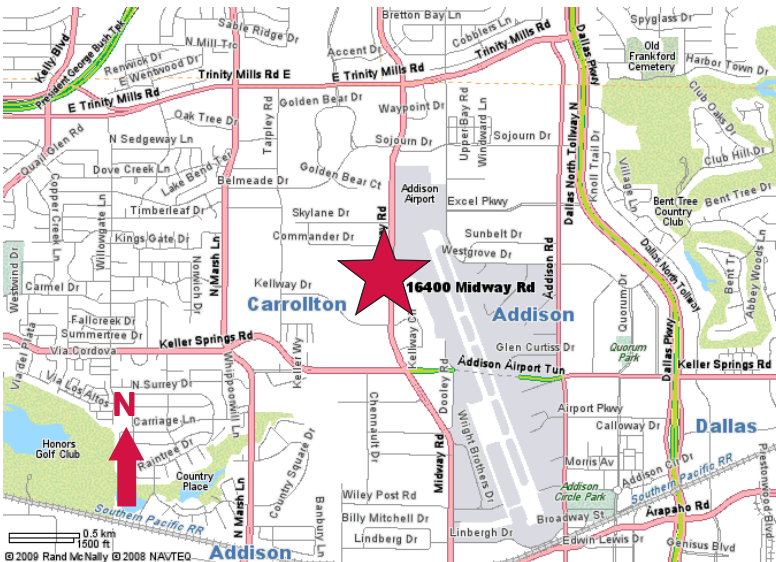

For Lease

16420 Midway Road
Addison, Texas
22,971 Square Feet

- ± 7,876 SF Office
- ± 28' Clear Height
- 2 Dock High Doors
- ESFR Sprinklered
- ± 40 Car Parks

contact information:

Mark Miller, SIOR

NAI Robert Lynn