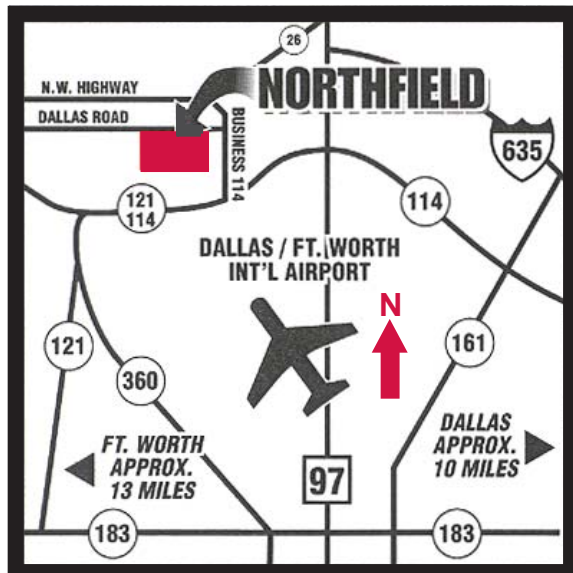

Northfield Distribution Center Building 800

49,280 Square Feet Industrial Space For Lease

1300 Minters Chapel Road, Grapevine, Texas 76051 USA

PROLOGIS

location

- Grapevine, Texas

facility

- Northfield Distribution Center
- Finish-To-Suit Office
- 24' Clear Height
- 16 Dock High Doors, Rear Load
- 40' x 40' Column Spacing
- 208' Building Depth
- 130' Truck Court
- ESFR Sprinkler System
- 2:1000 Parking

Northfield Distribution Center Building 800

49,280 Square Feet Industrial Space For Lease

1300 Minters Chapel Road, Grapevine, Texas 76051 USA

NAI Robert Lynn
Rick Medinis, SIOR
rmedinis@robertlynn.com
ph +1 214.256.7100
fax +1 214.256.7101
cell +1 214.543.1248
4851 LBJ Freeway, Suite 1000
Dallas, Texas 75244 USA