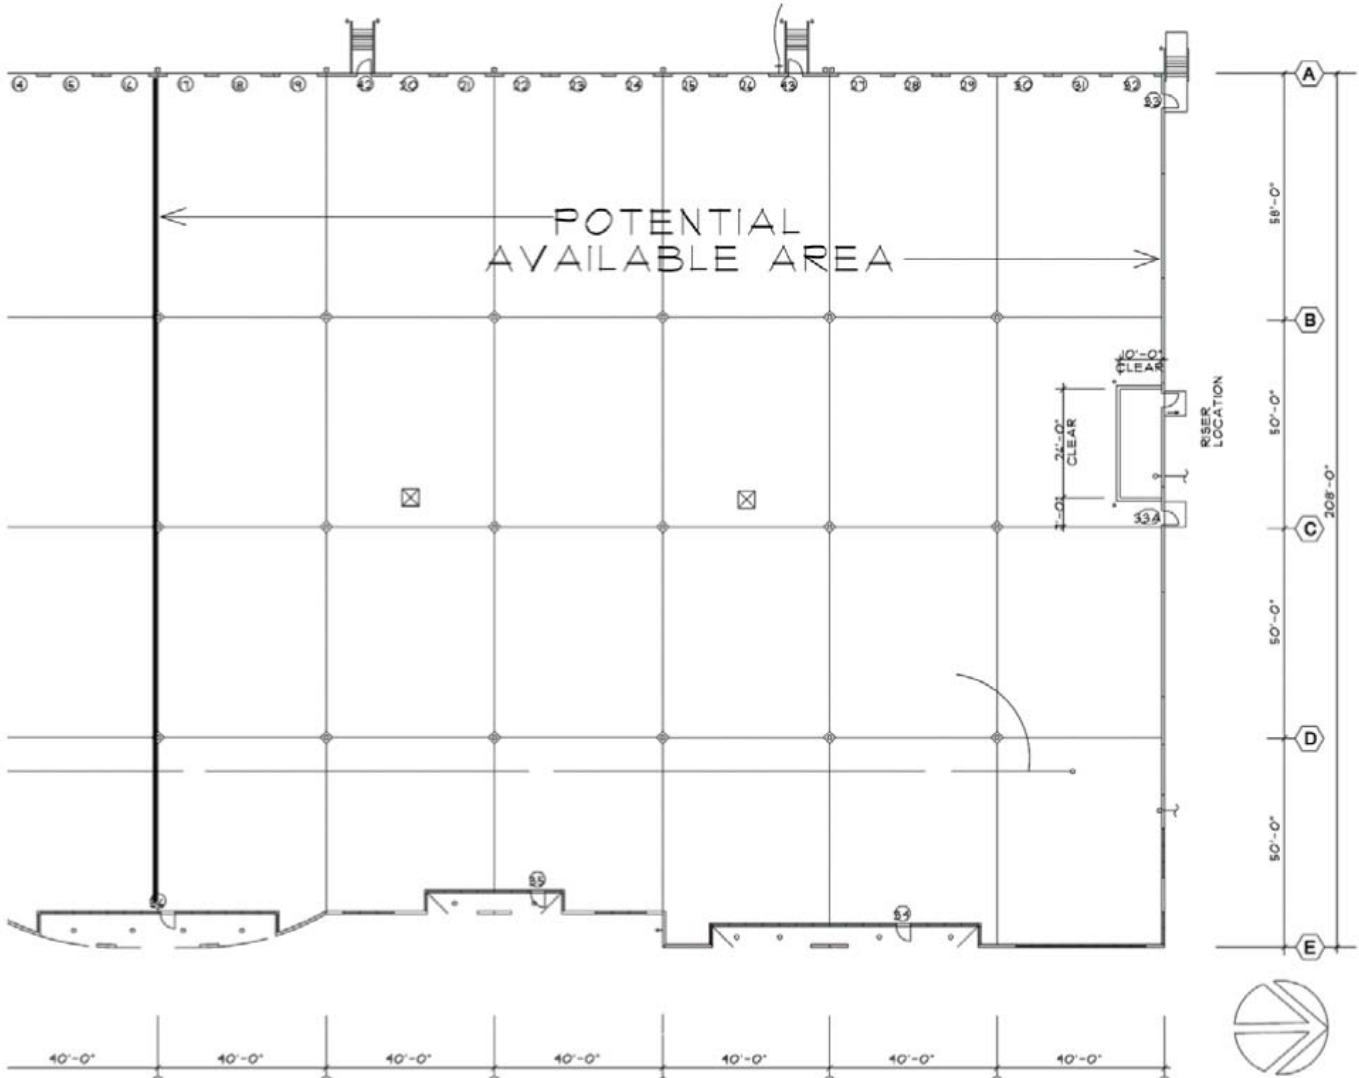

Northfield Distribution Center Building 800

49,280 Square Feet Industrial Space For Lease

1300 Minters Chapel Road, Grapevine, Texas 76051 USA

NAI Robert Lynn
Rick Medinis, SIOR
rmedinis@robertlynn.com
ph +1 214.256.7100
fax +1 214.256.7101
cell +1 214.543.1248
4851 LBJ Freeway, Suite 1000
Dallas, Texas 75244 USA

NAI Robert Lynn
Tyson Erwin
terwin@robertlynn.com
ph +1 214.256.7100
fax +1 214.256.7101
cell +1 214.514.6993
4851 LBJ Freeway, Suite 1000
Dallas, Texas 75244 USA

Prologis
Oscar Couto
ocouto@prologis.com
ph +1 972 884 9231
fax +1 972 488 9848
cell +1 972 358 5934
2310 LBJ Freeway, Suite 200
Dallas, Texas 75234 USA