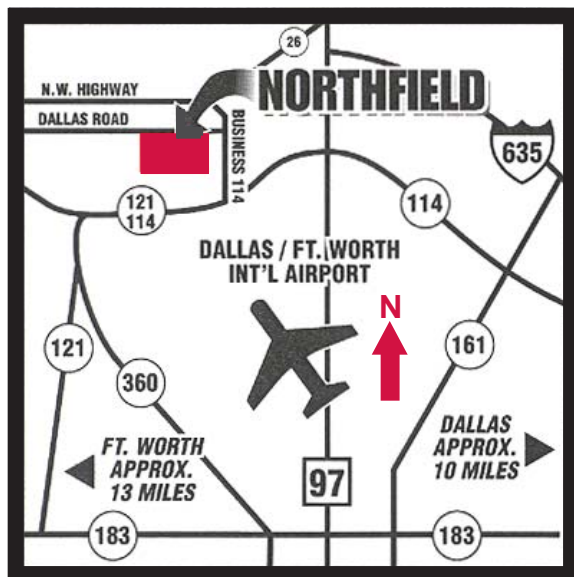

Prologis Northfield Building 600

12,800 Square Feet Industrial Space For Lease

1200 Minters Chapel Road, Suite 100, Grapevine, Texas 76051 USA

location

- Grapevine, Texas

facility

- Prologis Northfield
- 3,600 SF Office
- 24' Clear Height
- 5 Dock High Doors, Rear Load
- 40' x 40' Column Spacing
- 130' Truck Court
- ESFR Sprinkler System
- 100% HVAC
- 8:1000 Parking
- End Cap