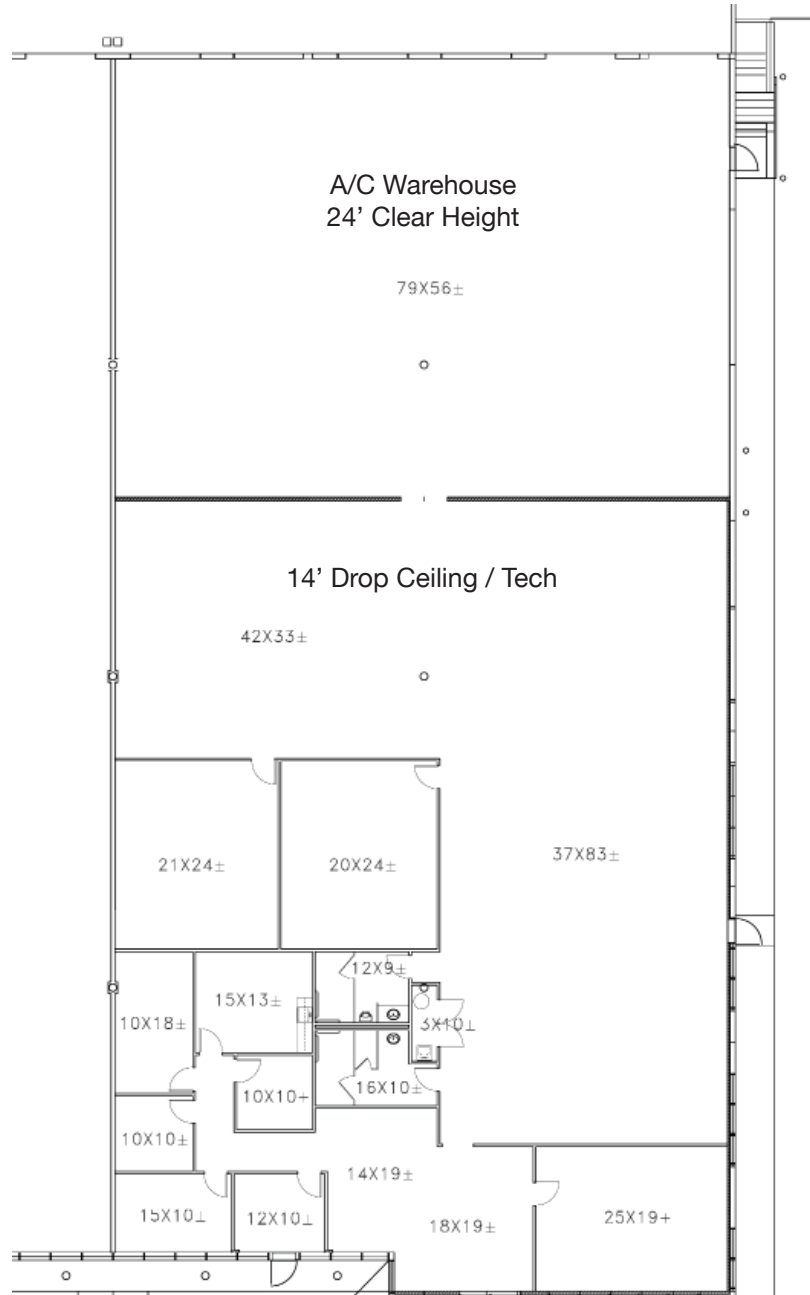

Prologis Northfield

Building 600

12,800 Square Feet Industrial Space For Lease

1200 Minters Chapel Road, Suite 100, Grapevine, Texas 76051 USA

PROLOGIS

NAI Robert Lynn

Rick Medinis, SIOR
rmedinis@robertlynn.com
ph +1 214.256.7100
fax +1 214.256.7101
cell +1 214.543.1248
4851 LBJ Freeway, Suite 1000
Dallas, Texas 75244 USA

NAI Robert Lynn

Tyson Erwin
terwin@robertlynn.com
ph +1 214.256.7100
fax +1 214.256.7101
cell +1 214.514.6993
4851 LBJ Freeway, Suite 1000
Dallas, Texas 75244 USA

Prologis

Oscar Couto
ocouto@prologis.com
ph +1 972 884 9231
fax +1 972 488 9848
cell +1 972 358 5934
2310 LBJ Freeway, Suite 200
Dallas, Texas 75234 USA