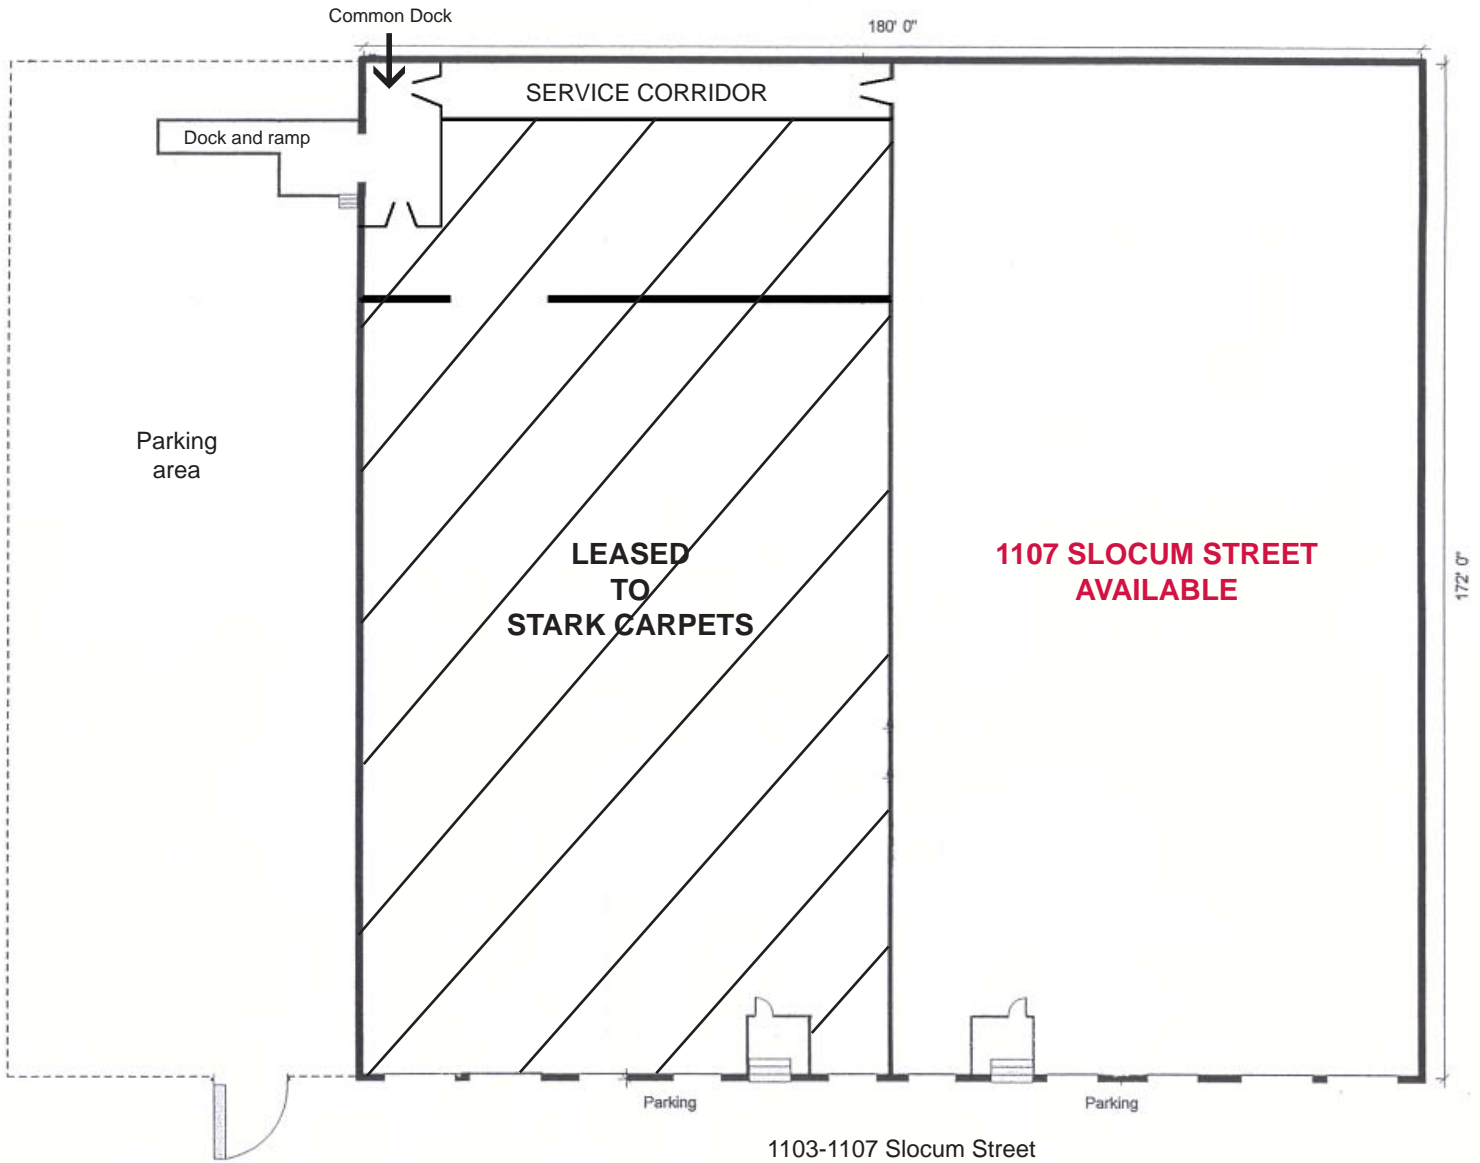

For Lease
1107 Slocum Street
Dallas, Texas
16,280 Square Feet

NAI Robert Lynn

Commercial Real Estate Services, Worldwide.

The information contained herein has been given to us by the owner of the property or other sources we deem reliable. We have no reason to doubt its accuracy, but we do not guarantee it. All information should be verified prior to purchase or lease.

Individual Memberships
SOCIETY OF
INDUSTRIAL AND
OFFICE REALTORS®